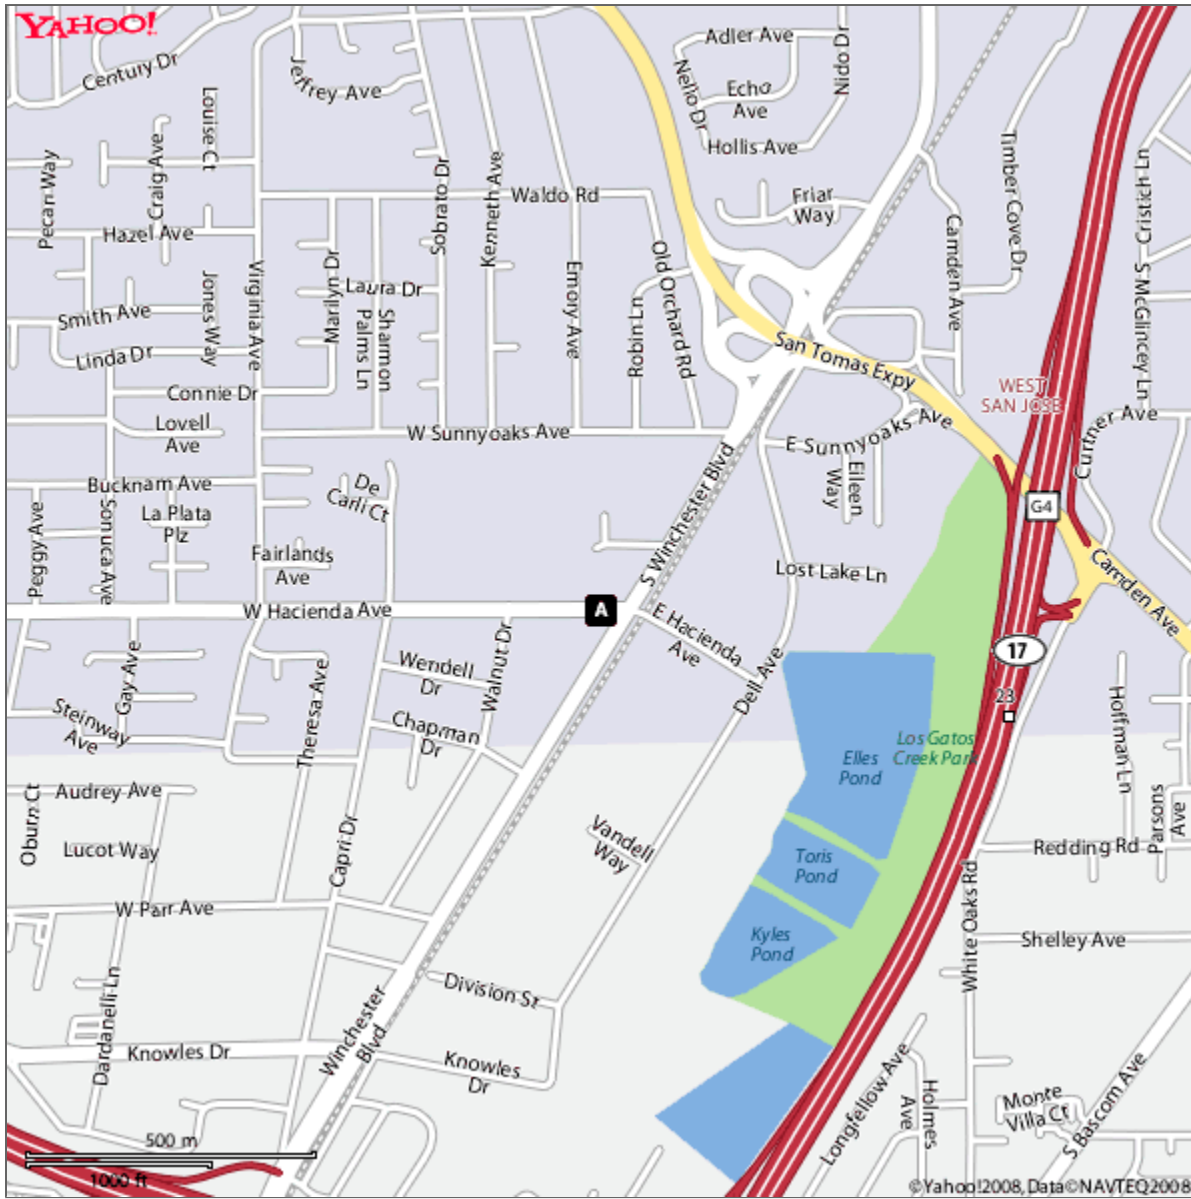

Map of 331 W Hacienda Ave, Campbell, CA 95008-6501

When using any driving directions or map, it's a good idea to do a reality check and make sure the road still exists, watch out for construction, and follow all traffic safety precautions. This is only to be used as an aid in planning.